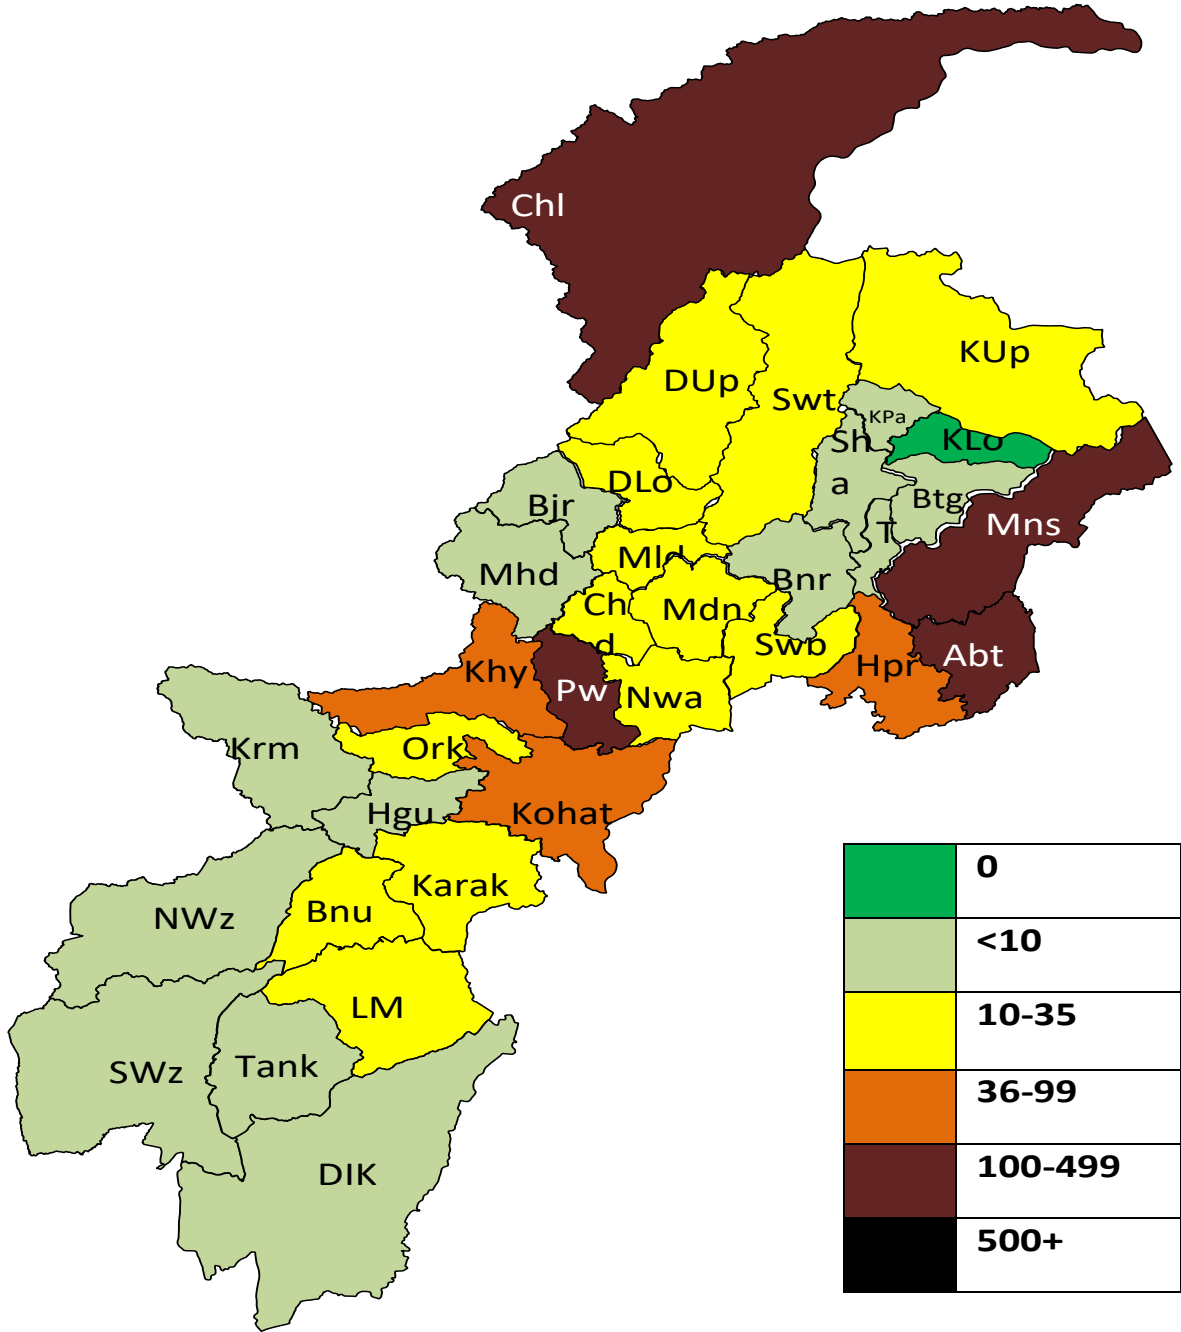

1. Snapshot figures for the day¹

1385

Total Active Cases²

40843

Total Cases

1290

Total Deaths

38168

Total Recovered

186

New Cases
Today

02

New Deaths
Today

63

New Recoveries
Today

1. Figures up to 12 Midnight on the 08th November, 2020
2. Active cases = total cases till now – deaths – recoveries

Khyber Pakhtunkhwa Corona Virus Disease COVID-19 Daily Update 09 November 2020

2. Provincial Heatmap

Map colored by active cases

**Khyber
Pakhtunkhwa
Corona Virus
Disease COVID-19
Daily Update**
09 November 2020

District	Cases		Deaths		Recoveries	Active Cases
	Total	24 hrs	Total	24 hrs		
Total	40843	186	1290	2	38168	1385

Peshawar Division

PESHAWAR	15175	37	611	2	14208	356
CHARSADDA	948	6	15	0	918	15
NOWSHERA	1087	3	48	0	1021	18
KHYBER	804	0	10	0	757	37
MOHMAND	152	1	2	0	143	7
Total	18166	47	686	2	17047	433